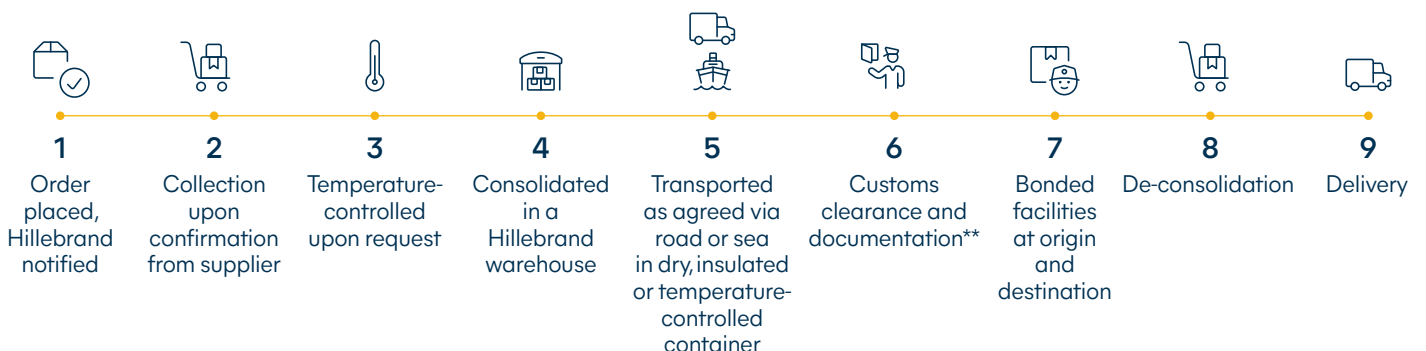

Transport bottles, cases or pallets anywhere, anytime

Hillebrand groupage services offer frequent departures to ship small volumes on multiple shipping routes so you can maintain a lean inventory, manage cash-flow better and preserve quality and freshness of your beverages.

Our hubs in Europe, Greater China and Asia are strategically located near the main markets, ports and roads to better serve you and reduce time leads.

Hillebrand groupage services benefits

Beverage-only services	Insulated and refrigerated options to protect against thermal shocks, bad smells and humidity and cross-contamination
Any transport mode	Packing and storage safeguards
End-to-end service	From multiple suppliers or warehouses to customer
Prompt collection	Live shipment visibility through myHillebrand
Temperature-controlled collection and warehouses*	

Hillebrand end-to-end groupage services

Contact us

* Upon request ** If required